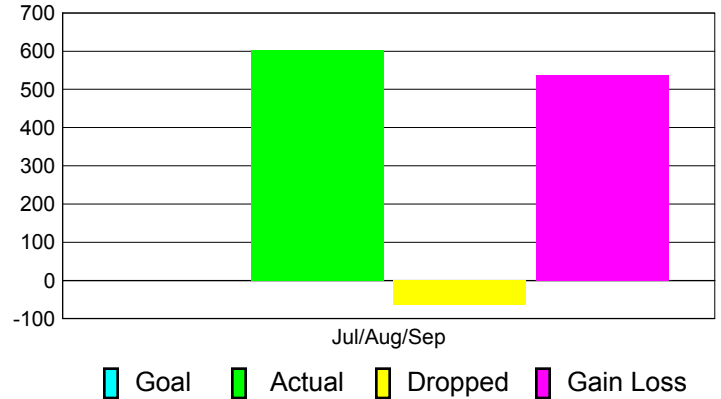

Membership Results 2012-2013

Goal, New, Dropped, Gain/Loss

Comparison of Membership Gain/Loss

Current Year Compared to the Previous Year