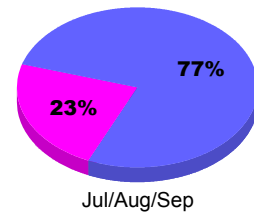

Membership Results
2012-2013

Membership
2011-2012

| Month | Net Memb Goal | Actual New Memb | Actual Dropped Memb | Gain/Loss of Memb | Gain/Loss of Memb |
|---------------|---------------|-----------------|---------------------|-------------------|-------------------|
| Jul/Aug/Sep | | 602 | -64 | 538 | 119 |
| Totals | | 602 | -64 | 538 | 119 |

Membership Results 2012-2013

Goal, New, Dropped, Gain/Loss

Comparison of Membership Gain/Loss

Current Year Compared to the Previous Year

Gender Comparison 2012-2013

Jul/Aug/Sep

■ Male ■ Female